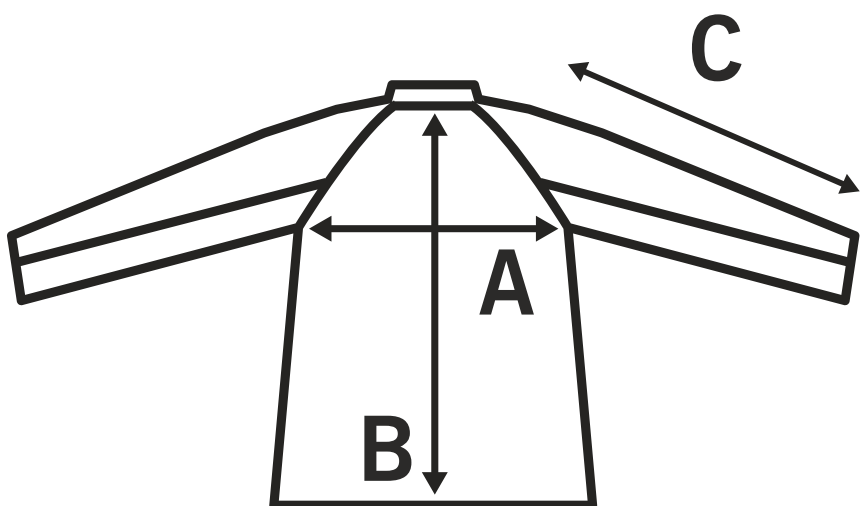

POLAR MOONTEX 450 HV NEOSTAR SYF-BK

ref. MOO450HV SYF/BK

A durable fleece sweatshirt that combines wearing comfort with high functionality and enhanced visibility at work. Made from soft, warm fleece, it provides effective thermal insulation even at low temperatures while allowing full freedom of movement, making it an ideal choice for outdoor work, as well as for use in warehouses, transport, and on construction sites.

Composition: 100% polyester

Fabric weight: 360g

Sizes: XS / S / M / XL / XXL / 3XL / 4XL / 5XL

1

15

tolerance (+/-5%)

rozmiar	XS	S	M	L	XL	XXL	3XL	4XL	5XL
A	50	53	56	60	63	64	67	73	76
B	66	67	70	73	75	78	80	84	86,5
C	62	63	65	66	67	69	69	71	72